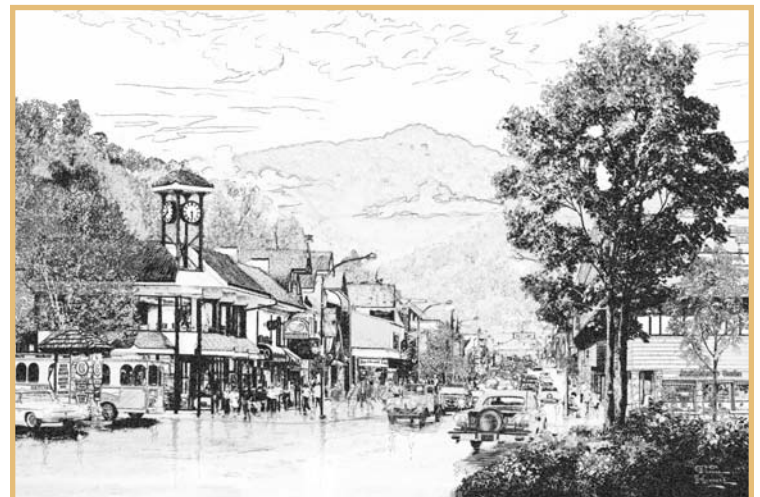

©2007 Thomas Kinkadee

Elegant Evening at Biltmore Estates

I'm turning back the clock on this setting -- perhaps to the time of Biltmore's social glory. With this in mind, I will feature one or more vintage attired figures that will accomplish two things. Firstly, these figures provide historical accents -- a sense of dating this image to an early day. Secondly, the figures will identify the enormous scale of the property. My hope is to emphasize the grandeur of the Biltmore House while at the same time portraying its warmth as a home.

©2007 Thomas Kinkadee

Evening on the Avenue

18"x27" 18"x27" 24"x36"

Evening on the Avenue is a nostalgic look back to a time when families strolled America's Main Streets to mix and meet and conduct business.

Gatlinburg Sketch

Thom is creating a studio master work that will feature light infused buildings along the Parkway. Downtown Gatlinburg will be showcased against a backdrop of a late evening sunset. In the painting, visitors to Gatlinburg will be enjoying a day of shopping and the sights and sounds of a street fair-like atmosphere. Thom unveiled this detailed sketch of the new release on October 6th.

Sketch Sizes: 18"x36" 24"x48"

©2007 Thomas Kinkadee

\$100 Gift Card
FREE
With Purchase

Buy any Limited Edition Canvas valued at \$800 or more and receive a FREE \$100 Gift Card. Your Gift Card can be redeemed at any Art of the South Gallery for any in stock product. Use like cash or give as a gift for a friend to use.